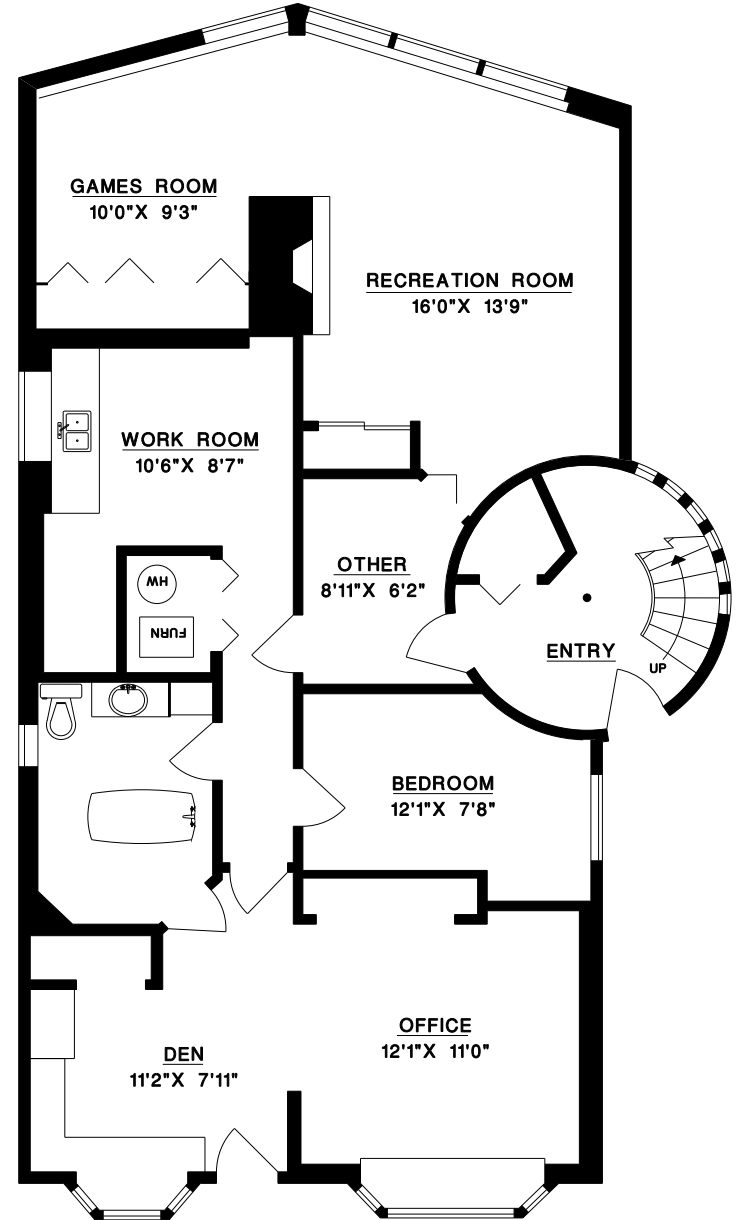

MARCO REICHGELD

cel : 240-4160

tel : 986-9321

SUTTON GROUP - WEST COAST
#100 - 889 HARBOURSIDE DRIVE
NORTH VANCOUVER

1905 CARDINAL CRESCENT
NORTH VANCOUVER

MAIN FLOOR 1,724 SQ.FT.
LOWER FLOOR 1,342 SQ.FT.

TOTAL 3066 SQ.FT.

FILE: 1017-23
DATE: FEB/10

MAIN FLOOR

LOWER FLOOR