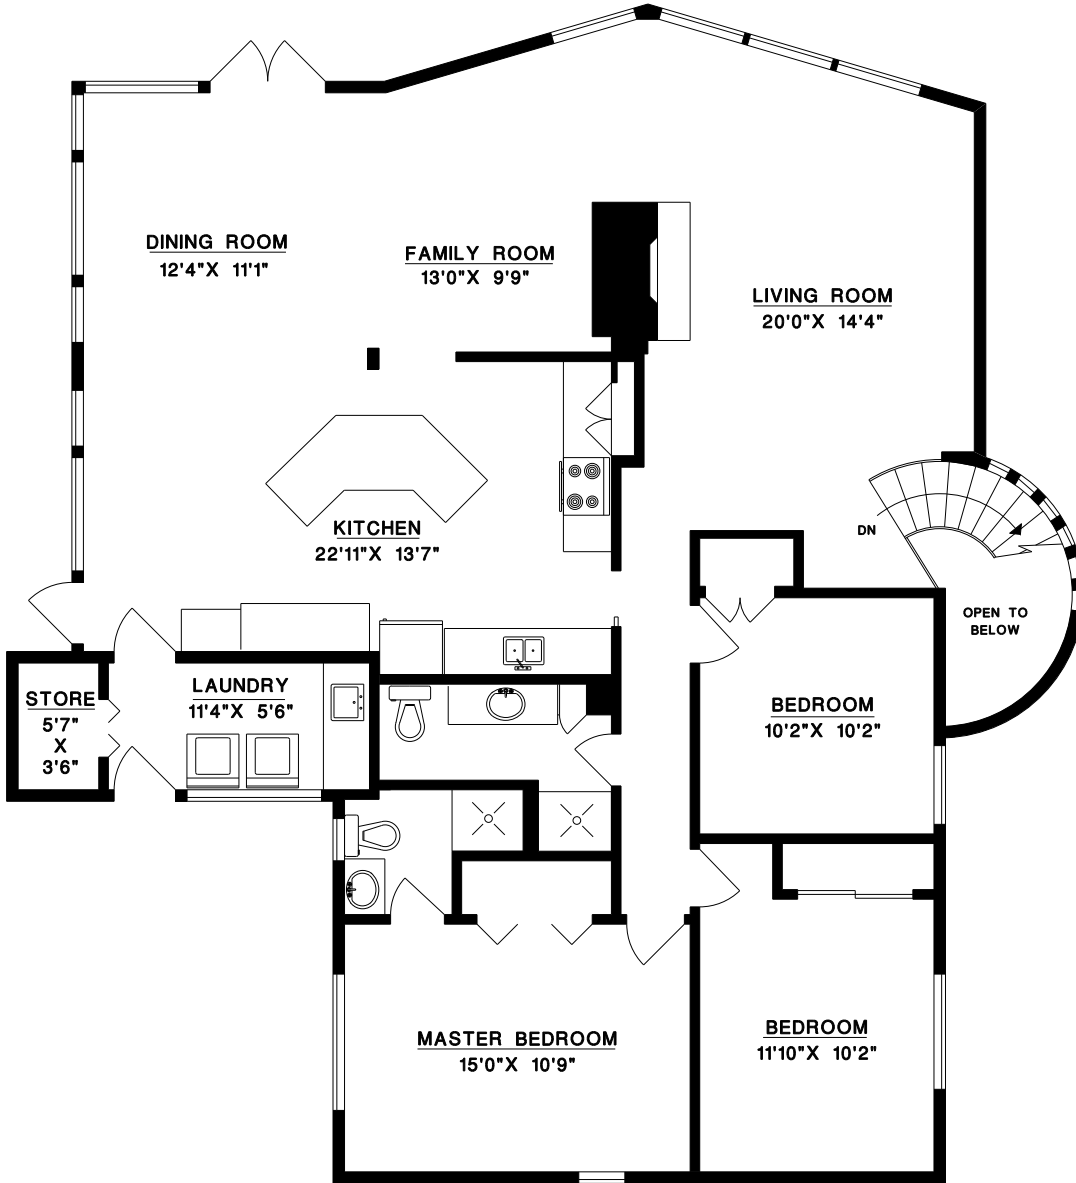

MARCO REICHGELD

cel : 240-4160

tel : 986-9321

SUTTON GROUP - WEST COAST
#100 - 889 HARBOURSIDE DRIVE
NORTH VANCOUVER

1905 CARDINAL CRESCENT
NORTH VANCOUVER

MAIN FLOOR 1,724 SQ.FT.
LOWER FLOOR 1,342 SQ.FT.

TOTAL 3066 SQ.FT.

FILE: 1017-23
DATE: FEB/10

MAIN FLOOR

LOWER FLOOR